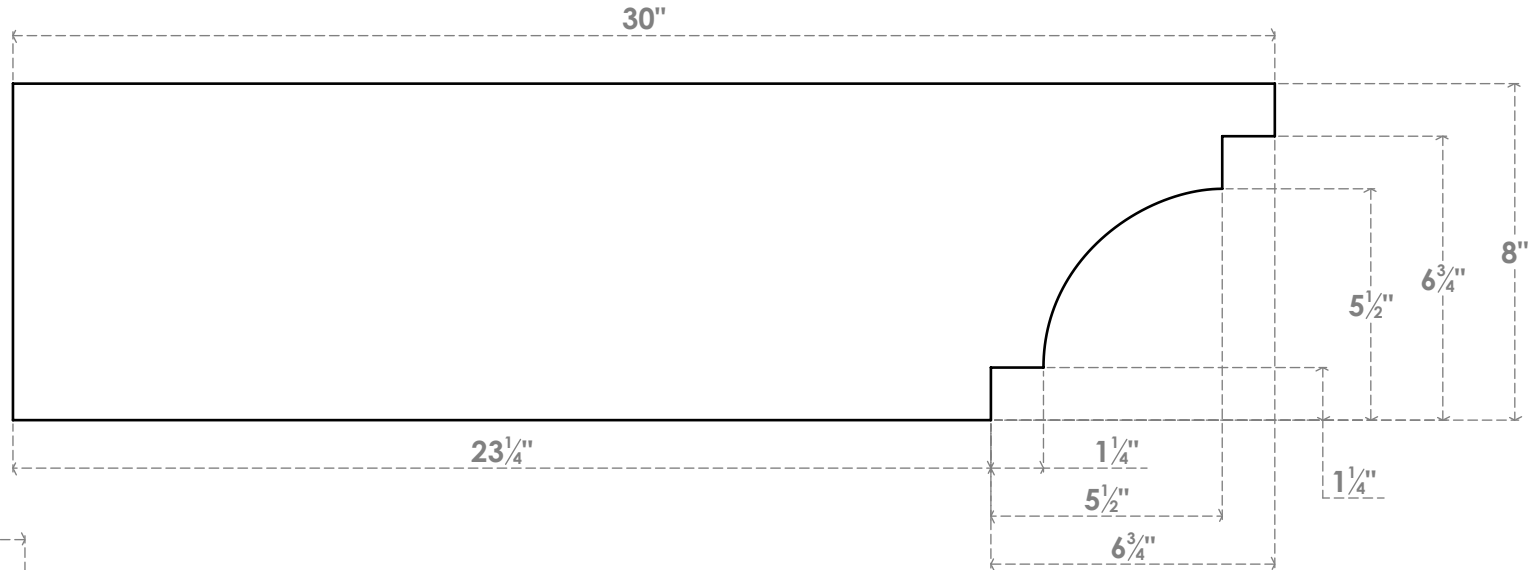

RFTP05X08X30MED

5"W X 8"H X 30"L MEDITERRANEAN ARCHITECTURAL GRADE PVC RAFTER TAIL

SIDE PROFILE

FRONT PROFILE

ISOMETRIC

EKENA MILLWORK
 2300 WEST MAIN ST.
 CLARKSVILLE, TX 75426
 TOLL FREE: 866-607-0453
 WWW.EKENAMILLWORK.COM