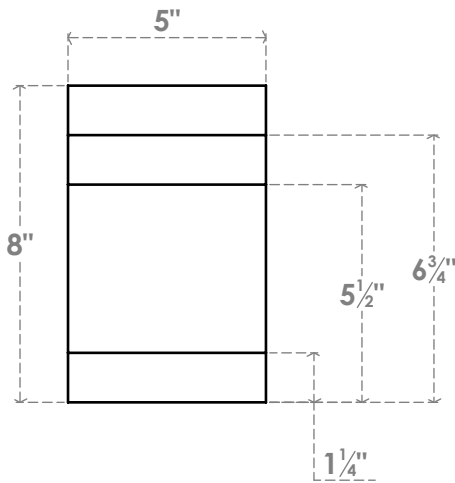

RFTP05X08X30MED

5"W X 8"H X 30"L MEDITERRANEAN ARCHITECTURAL GRADE PVC RAFTER TAIL

SIDE PROFILE

FRONT PROFILE

ISOMETRIC

EKENA MILLWORK
 2300 WEST MAIN ST.
 CLARKSVILLE, TX 75426
 TOLL FREE: 866-607-0453
 WWW.EKENAMILLWORK.COM

NOTES

1. INSTALLATION TO BE COMPLETED IN ACCORDANCE WITH MANUFACTURER'S SPECIFICATIONS.
2. DRAWING MAY NOT BE TO SCALE
3. THIS DRAWING IS INTENDED FOR DESIGN AND PLANNING PURPOSES ONLY.
4. ALL INFORMATION CONTAINED HEREIN WAS CURRENT AT THE TIME OF DEVELOPMENT BUT MUST BE REVIEWED AND APPROVED BY THE PRODUCT MANUFACTURER TO BE CONSIDERED ACCURATE.
5. ARCHITECTURAL GRADE PVC PRODUCTS ARE MADE FROM EXPANDED CELLULAR PVC AND COME NATURALLY WHITE BUT MAY BE PAINTED